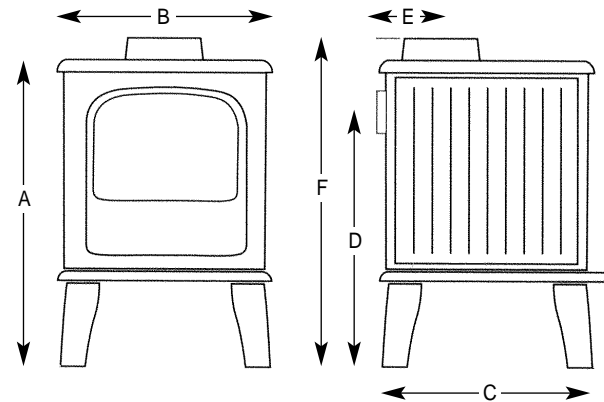

Please consult your local stove dealer for details on the full line of Morsø products and accessories

MORSØ 3400 SERIES - FEATURES AND BENEFITS

Modern contemporary design with clean lines. 148 years of cast iron experience means top quality castings that sets the industry standard

- Non catalytic clean burn technology which has passed strict EPA emissions test for more complete combustion and high heat output
- Both rear and bottom heat shields for reduced clearances and better heat convection are standard
- Excellent clearances
- Reversible flue collar for either top or rear venting gives added installation flexibility
- Superior air wash system keeps the glass clean for unparalleled fire viewing
- Single air control for ease of operation
- Beautiful, high quality detachable stainless steel handle
- Rugged ash pan made of heavy gauge steel
- Gasketed cast iron stove plates provide tight seals that require less maintenance through years of operation
- Chromium treated internal castings give added strength and durability
- 10 year limited warranty

Options:

- Convection, radiant or soapstone version
- Long leg option for the 3410
- Outside air kit

morsø®

integrated design since 1853

Morsø reserves the right to change specifications without notice